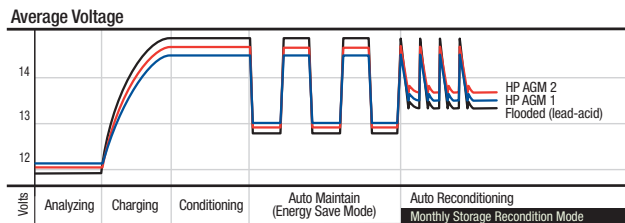

For Group 24 to 31 12V Flooded (Lead-Acid), STD AGM & high performance AGM batteries.
 For Group 4D or 8D batteries, please see ProMariner's ProNauticP Series on page 18.

Optional Tri-Color Charge Status Remote

- LED halo indicates charge status quickly and easily
- Red is charging, yellow is conditioning and green is auto maintaining
- 12 foot cable

Part # 52060

	Red= Charging
	Yellow= Conditioning
	Green= Auto Maintaining

5 Stage Performance Charge Profile

Charger Output Performance at Low AC Voltage*

Percentage of charger output at 90V AC

*When using a 25' to 100' extension cord at the dock, lodging site or at home with 90 VAC.