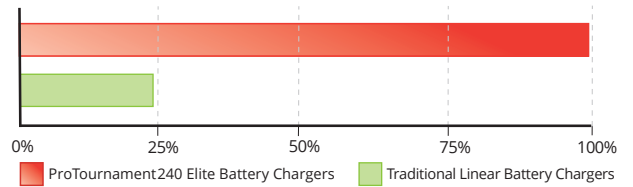

Charger Output Performance at Low AC Voltage*

Percentage of charger output at 90V AC

*When using a 25' to 100' extension cord at the dock, lodging site or at home with 90 VAC.

	Color	Battery Type	Charge Profile
PROGRAMMING CAP		Flooded (Lead-acid) / STD AGM	14.8V DC Absorption 12.8–13.4V DC Maintenance
		High Performance (HP) AGM 1	14.6V DC Absorption 13.0–13.6V DC Maintenance
		High Performance (HP) AGM 2	14.7V DC Absorption 12.9–13.5V DC Maintenance